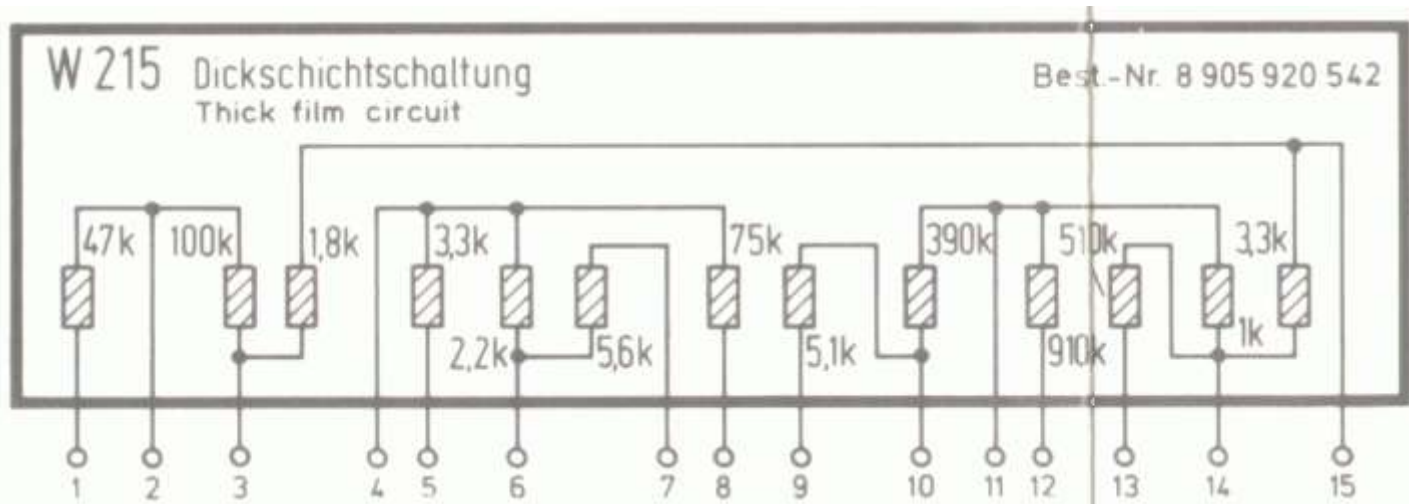

## Index:

|                                   |                   |
|-----------------------------------|-------------------|
| Order Number/Code Layout          | <a href="#">➔</a> |
| Examples                          | <a href="#">➔</a> |
| In-house Devices #1               | <a href="#">➔</a> |
| In-house Devices #2               | <a href="#">➔</a> |
| Connection / Application diagrams | <a href="#">➔</a> |
| Industry type / Order code list   | <a href="#">➔</a> |

547.. + W333 (Place Code on PCB) → 8.905.920.547

524.. + W610 (Place Code on PCB) → 8.905.920.524

Order/Device Code right from leg nr. 12 = 106 (Hard to Identify)  
1-751 = Manufacturer Code  
This Device = 8.638.309.106 (also Writing on packing carton)