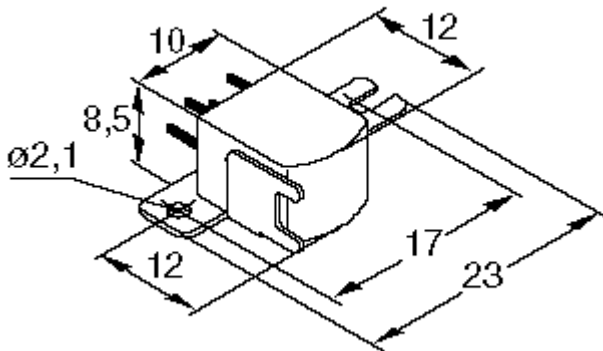

Stereo, Metal
Rdc:200Ohm
Z:850 Ohm @ 1KHz

Type:2016
Order Number: TD.25.00430