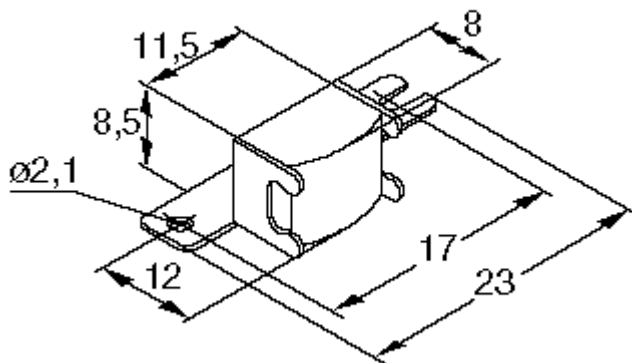

Stereo,Auto Reverse

Rdc:300Ohm

Z:900 Ohm @ 1KHz

Type:2008

Order Number: TD.25.00411 + TD.25.00426